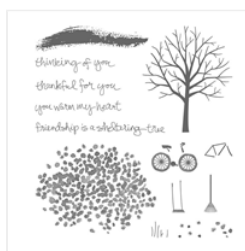

Supply List

Jacqueline Stephens

281-799-6583

jsteph11060@gmail.com

www.blueroomcrafts.stampinup.net

[Bike Ride
Photopolymer
Stamp Set -
143716](#)

[Build A Bike
Framelits Dies -
143729](#)

[Sheltering Tree
Photopolymer
Stamp Set -
137163](#)