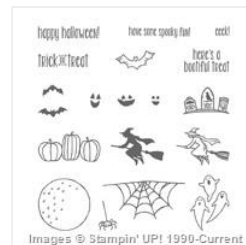

[Spooky Fun
Photopolymer
Stamps - 142236](#)

Price: $16.00