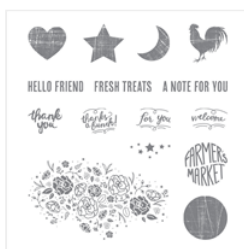

[Wood Words
Clear-Mount
Stamp Set -
143928](#)

Price: $22.00