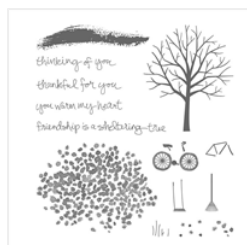

Price: \$6.50

[Early Espresso Classic Stampin' Pad - 126974](#)

Price: \$6.50

[Tangelo Twist Classic Stampin' Pad - 133646](#)

Price: \$6.50

[Lovely As A Tree Clear-Mount Stamp Set - 127793](#)

Price: \$20.00