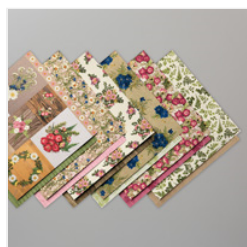

# Supply List

Patti Dolan

[patti@pspapercrafts.com](mailto:patti@pspapercrafts.com)

[www.pspapercrafts.com](http://www.pspapercrafts.com)

[Pressed Petals  
Specialty Designer  
Series Paper -  
149500](#)

Price: \$14.50

[Crumb Cake 8-1/2"  
X 11" Cardstock -  
120953](#)

Price: \$14.00

[Whisper White 8-  
1/2" X 11"  
Cardstock -  
100730](#)

Price: \$9.75

[Daisy Lane Bundle  
- 151118](#)

Price: \$35.00

[In The Woods Dies  
- 147919](#)