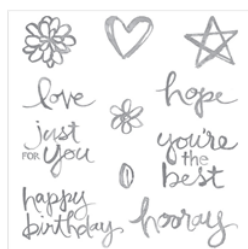

Supply List

Julie Kettlewell

julie.kettlewell@yahoo.com

www.thepaperhaven.stampinup.net

[Watercolor Words
Photopolymer
Stamp Set -
138702](#)

Price: £23.00

[Gorgeous Grunge
Clear-Mount
Stamp Set -
130517](#)