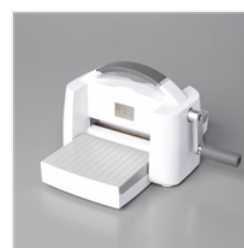

Price: \$12.00

[Shaded Spruce  
Stampin' Blends  
Combo Pack -  
154903](#)

Price: \$12.00

[Basic White 8-1/2"  
X 11" Cardstock -  
166780](#)

Price: \$14.00

[Basic White 8-1/2"  
X 11" Thick  
Cardstock -  
159229](#)

Price: \$17.00

[Multipurpose  
Liquid Glue -  
110755](#)

Price: \$6.50

[Stampin' Cut &  
Emboss Machine -  
149653](#)

Price: \$140.00