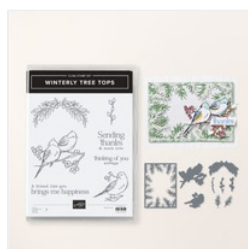

Winterly Tree Tops Card

Supply List

Polly Libby

919-357-3781

libbyscraftstudio@gmail.com

<https://libbyscraftstudio.blogspot.com/>

[Winterly Tree Tops Bundle \(English\) - 164066](#)

Price: \$55.75

[Sweetest Star Photopolymer Stamp Set \(English\) - 164292](#)

Price: \$20.00

[Reindeer Fun Photopolymer Stamp Set \(English\) - 164167](#)

Price: \$20.00

[Nests Of Winter 12" X 12" \(30.5 X 30.5 Cm\) Designer Series Paper - 164183](#)