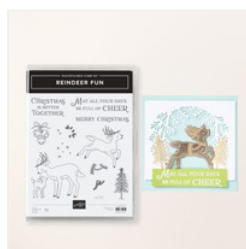

Winterly Tree Tops Card

Supply List

Polly Libby

919-357-3781

libbyscraftstudio@gmail.com

<https://libbyscraftstudio.blogspot.com/>

[Winterly Tree Tops Bundle \(English\) - 164066](#)

Price: \$55.75

[Sweetest Star Photopolymer Stamp Set \(English\) - 164292](#)

Price: \$20.00

[Reindeer Fun Photopolymer Stamp Set \(English\) - 164167](#)

Price: \$20.00

[Nests Of Winter 12" X 12" \(30.5 X 30.5 Cm\) Designer Series Paper - 164183](#)