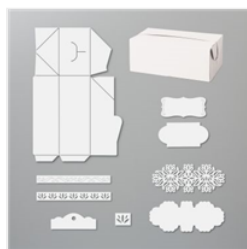

Supply List

Patti Dolan

patti@pspapercrafts.com

www.pspapercrafts.com

[Perfect Parcel Dies](#)
- 149627

Price: \$35.00

[Real Red 8-1/2" X 11" Cardstock](#) - 102482

Price: \$14.00