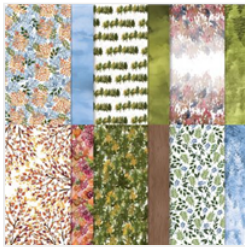

Supply List

Glenda Calkins
616-340-2406

glenda@thestampcamp.com

<https://stamp1.ink/shop>

[Beauty Of The Earth 12" X 12" \(30.5 X 30.5 Cm\) Designer Series Paper - 155841](#)

Price: \$11.50

[Basic White 8-1/2" X 11" Cardstock - 159276](#)

Price: \$13.00

[Old Olive 8-1/2" X 11" Cardstock - 100702](#)

Price: \$14.00

[Early Espresso Classic Stampin' Pad - 147114](#)

Price: \$11.00

[Old Olive Classic Stampin' Pad - 147090](#)

Price: \$11.00

[Mossy Meadow Classic Stampin' Pad - 147111](#)