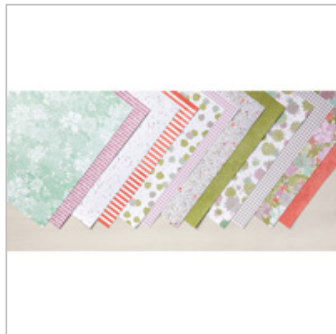

141418  
\$8.00

Tip Top Taupe 8-1/2" X 11" Cardstock

138336  
\$8.00

Whisper White 8-1/2" X 11" Cardstock

100730  
\$9.00

Succulent Garden  
Designer Series  
Paper

142778  
\$11.00

Mint Macaron Classic  
Stampin' Pad