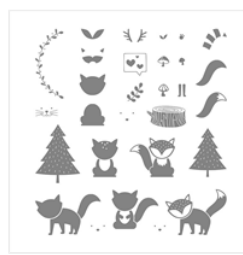

[Foxy Friends Photopolymer Stamp Set - 141549](#)
Price: $47.00