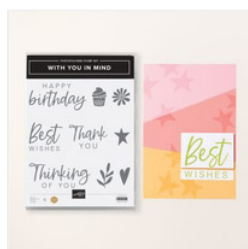

Supply List

Peggy Murwin

815-653-2216

peggymurwin@comcast.net

www.stampwithpeggy.com

[With You In Mind
Photopolymer
Stamp Set
\(English\) - 164747](#)

Price: \$20.00

[Timeless Plaid 6"
X 6" \(15.2 X 15.2
Cm\) Designer
Series Paper -
164678](#)

Price: \$12.50

[Basic Beige 8-1/2"
X 11" Cardstock -
164511](#)

Price: \$14.00

[Early Espresso 8-
1/2" X 11"
Cardstock -
119686](#)

Price: \$14.00

[Lost Lagoon 12" X
12" \(30.5 X 30.5
Cm\) Two-Tone
Cardstock -
166658](#)