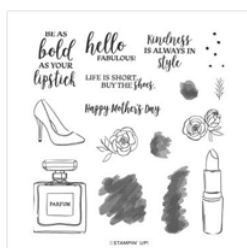

[Stitched Shapes Dies](#) - 152323

Price: \$30.00

[Layering Ovals Dies](#) - 151771

Price: \$35.00

[Detailed Deer Dies](#) - 147915

Price: \$34.00

[Dressed To Impress Photopolymer Stamp Set \(En\)](#) - 151666