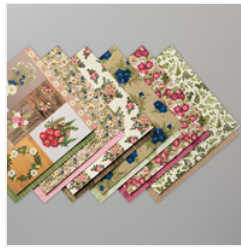

# Supply List

Cheryl Hamilton

(808) 283-1643

[cheryl@createwithcheryl.me](mailto:cheryl@createwithcheryl.me)

[www.createwithcheryl.me](http://www.createwithcheryl.me)

[Very Vanilla 8-1/2" X 11" Thick Cardstock - 144237](#)

Price: \$9.00

[Rococo Rose 8-1/2" X 11" Cardstock - 150882](#)

Price: \$8.75

[Pressed Petals Specialty Designer Series Paper - 149500](#)

Price: \$14.50

[Pressed Petals Specialty Washi Tape - 149585](#)

Price: \$7.50