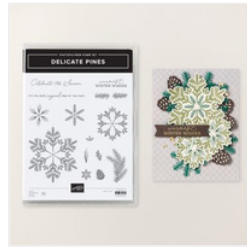

Supply List

Peggy Murwin

815-653-2216

peggymurwin@comcast.net

www.stampwithpeggy.com

[Snowy Delights
Decorative Masks -
165808](#)

Price: \$12.00

[Delicate Pines
Photopolymer
Stamp Set
\(English\) - 166067](#)

Price: \$24.00

[Basic White 12" X
12" \(30.5 X 30.5
Cm\) Thick
Cardstock -
166782](#)

Price: \$26.00

[Misty Moonlight 8-
1/2" X 11"
Cardstock -
153081](#)

Price: \$14.00

[Basic White 8-1/2"
X 11" Cardstock -
166780](#)