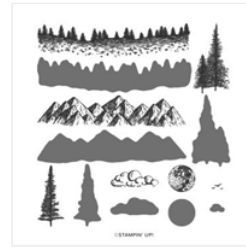

[Mountain Air
Photopolymer
Stamp Set (En) -
151610](#)

Price: $20.00