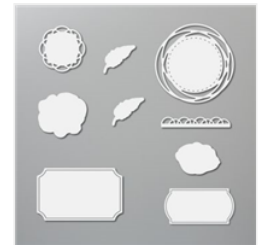

[Painted Labels
Dies - 151605](#)
Price: $35.00