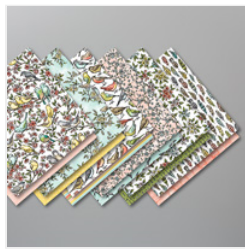

# Supply List

Place Order  
[liz.yuille@artlover.com](mailto:liz.yuille@artlover.com)

Here's To Strong Women Cling Stamp Set - 149361  
Price: £19.00

Bird Ballad Designer Series Paper - 149592  
Price: £10.75

Subtles A4 Cardstock - 147000  
Price: £9.00

Regals A4 Cardstock - 146998  
Price: £9.00

Whisper White A4 Cardstock - 106549  
Price: £9.00

Old Olive Classic Stampin' Pad - 147090  
Price: £7.50

Calypso Coral Classic Stampin' Pad - 147101  
Price: £7.50