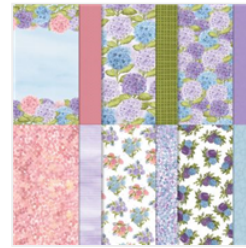

Supply List

Place Order

kthomas309@zoominternet.net

[Floral Essence
Photopolymer
Stamp Set \(En\) -
149450](#)

Price: \$17.00

[Perennial Flower
Punch - 149522](#)

Price: \$18.00

[Waterfront
Photopolymer
Stamp Set \(En\) -
146386](#)

Price: \$17.00

[Hydrangea Hill
Designer Series
Paper - 154570](#)

Price: \$11.50

[Sprig Punch -
148012](#)

Price: \$18.00

[In Good Taste
Designer Series
Paper - 152494](#)

Price: \$21.00

[Painted Texture
3D Embossing
Folder - 154317](#)