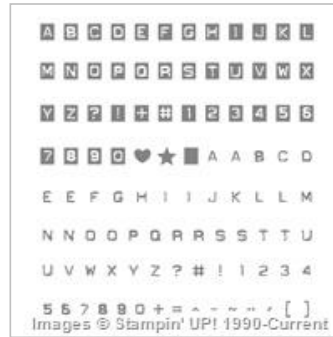

Labeler Alphabet
Photopolymer Stamp

Set
141936
€ 21,00

Tree Builder Punch

138295
€ 22,00

Whisper White A4
Cardstock

106549
€ 11,00

Very Vanilla A4
Cardstock

106550
€ 11,00