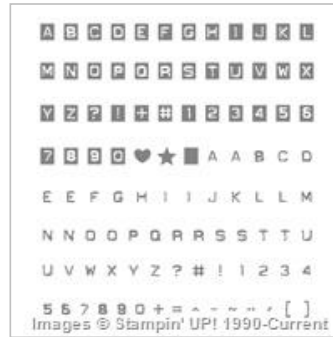

140279  
€ 46,00

Labeler Alphabet  
Photopolymer Stamp

Set  
141936  
€ 21,00

Tree Builder Punch

138295  
€ 22,00

Whisper White A4  
Cardstock

106549  
€ 11,00

Very Vanilla A4  
Cardstock