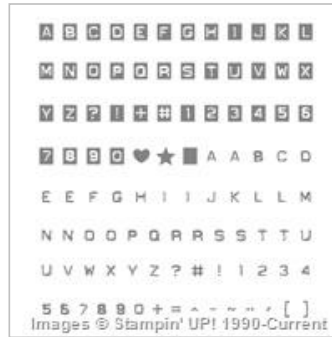

Labeler Alphabet
Photopolymer Stamp

Set
141936
€ 21,00

Tree Builder Punch

138295
€ 22,00

Whisper White A4
Cardstock

106549
€ 11,00

Very Vanilla A4
Cardstock

106550
€ 11,00