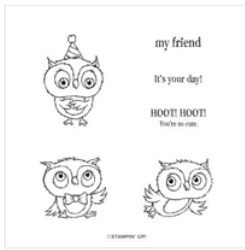

Adorable Owl Fun Fold Pocket Card

Supply List

Nancy Thompson
stampinnancyink@gmail.com
createwithnancy.com

[Adorable Owls Cling Stamp Set \(English\) - 160269](#)

Price: \$0.00

[Dandy Designs 12" X 12" \(30.5 X 30.5 Cm\) Designer Series Paper - 160836](#)