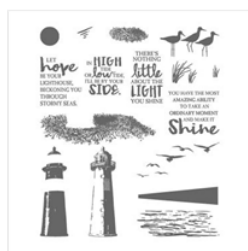

Supply List

Place Order
mo.rootes@polesapart.org

[High Tide
Photopolymer
Stamp Set \(En\) -
143006](#)

Price: £24.00

[Mountain Air
Photopolymer
Stamp Set \(En\) -
151610](#)

Price: £19.00

[Sailing Home Cling
Stamp Set \(En\) -
149457](#)