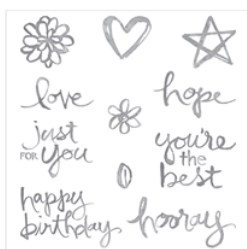

Supply List

Kim Quade
4026177955

kimgskards@gmail.com
www.kimplayswithpaper.com

**Watercolor Words
Photopolymer
Stamp Set -
138702**

Price: \$26.00

**Sunshine Sayings
Clear-Mount
Stamp Set -
141594**

Price: \$23.00