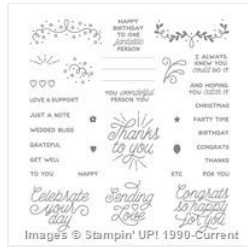

Supply List

Patrice Halliday-Larsen
021 02225498
createwithstamps@gmail.com
www.createwithstamps.co.nz

Designer Tin Of
Cards Project Kit -
141651

Price: \$57.00

Designer Tin Of
Cards
Photopolymer
Stamp Set -
141739