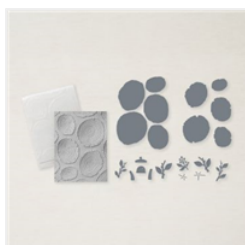

[Tree Rings Hybrid Embossing Folder - 159888](#)

Price: $37.00