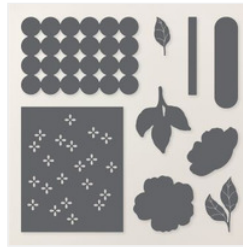

'Lovely Blossoms' Friend Card Supply List

Susie Wood
(641) 660-2537

ds52wood@gmail.com

www.susiewood.stampinup.net

[Mini Stampin' Cut
& Emboss
Machine - 150673](#)

Price: \$69.00

[Lovely
Arrangements
Bundle \(English\) -
167176](#)

Price: \$48.50

[Lovely
Arrangements Dies
- 167175](#)

Price: \$34.00

[Lovely
Arrangements
Photopolymer
Stamp Set
\(English\) - 167169](#)

Price: \$20.00

[Lovely Blossoms
12" X 12" \(30.5 X
30.5 Cm\) Designer
Series Paper -
167168](#)