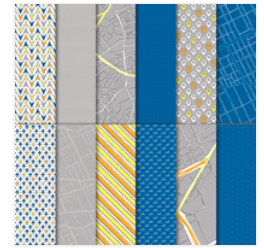

Price: 13,25 €

[Under The
Mistletoe Designer
Series Paper -
146921](#)

Price: 13,25 €

[Animal Expedition
Designer Series
Paper - 146902](#)

Price: 13,25 €

[Best Route
Designer Series
Paper - 146897](#)

Price: 13,25 €

[Petal Promenade
Designer Series
Paper - 146913](#)

Price: 13,25 €

[Tranquil Textures
Designer Series
Paper - 146331](#)

Price: 13,25 €

[Papier De La Série
Design 6" X 6"
\(15.2 X 15.2 Cm\)
Impression
Jardinière -
146289](#)