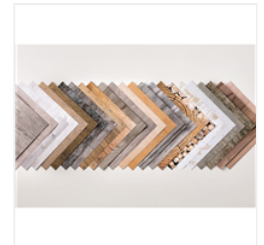

[Wood Textures
Designer Series
Paper Stack -
144177](#)

Price: 13,25 €