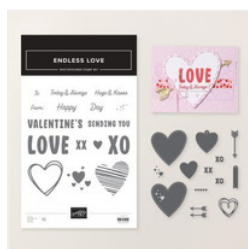

Supply List

Peggy Noe

peggy@prettypapercards.com

<http://prettypapercards.com>

[Endless Love Bundle \(English\) - 167062](#)

Price: \$47.50

[Basic White 8-1/2" X 11" Cardstock - 166780](#)

Price: \$14.00

[Pretty In Pink 8-1/2" X 11" Cardstock - 163793](#)

Price: \$14.00

[Gold Foil Sheets - 132622](#)

Price: \$5.00

[Made With Love 12" X 12" \(30.5 X 30.5 Cm\) Designer Series Paper - 167054](#)

Price: \$12.50