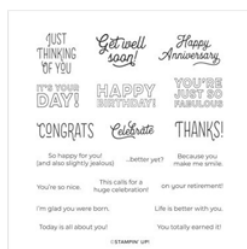

Supply List

Debbie Chronister
916-420-0562
stampdebcin@comcast.net
stampwithdeb.com

[Love Of Leaves Bundle \(English\) - 155195](#)

Price: \$47.50

[Many Mates Cling Stamp Set \(En\) - 152633](#)

Price: \$23.00