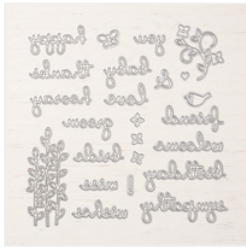

Supply List

Melinda Hoover

707-980-3052

koreanone2001@gmail.com

www.melscreativecreations.blogspot.com

[Well Written Dies - 148534](#)

Price: \$40.00

[Botanical Butterfly Designer Series Paper - 149622](#)

Price: \$0.00

[Rhinestone Basic Jewels - 144220](#)

Price: \$7.00

[How Sweet It Is 12" X 12" \(30.5 X 30.5 Cm\) Designer Series Paper - 148568](#)

Price: \$11.00

[Happiness Blooms 12" X 12" \(30.5 X 30.5 Cm\) Designer Series Paper - 148795](#)