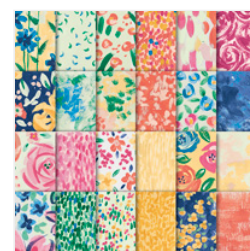

# Supply List

Mary Blocher  
360-509-7839

[lennyandmary1@msn.com](mailto:lennyandmary1@msn.com)  
[www.maryblocher.stampinup.net](http://www.maryblocher.stampinup.net)

[Lovely Lipstick 8-1/2" X 11" Cardstock - 146970](#)  
Price: \$8.75

[Pineapple Punch 8-1/2" X 11" Cardstock - 146971](#)  
Price: \$8.75

[Call Me Clover 8-1/2" X 11" Cardstock - 146969](#)  
Price: \$8.75

[Crushed Curry Classic Stampin' Pad - 147087](#)  
Price: \$11.00