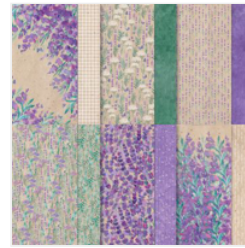

Perennial Lavender butterfly card

Supply List

Susie Wood
(641) 660-2537

ds52wood@gmail.com

www.susiewood.stampinup.net

[Stampin' Cut & Emboss Machine - 149653](#)

Price: \$140.00

[Friends For Life Dies \(English\) - 163364](#)

Price: \$34.00

[Sketched Butterflies Dies - 163491](#)

Price: \$29.00

[Perennial Lavender 12" X 12" \(30.5 X 30.5 Cm\) Designer Series Paper - 162593](#)

Price: \$12.50

[Highland Heather 8-1/2" X 11" Cardstock - 146986](#)

Price: \$14.00

[Gorgeous Grape 8-1/2" X 11" Cardstock - 146987](#)

Price: \$14.00

[Crumb Cake 8-1/2" X 11" Cardstock - 120953](#)

Price: \$14.00

[Basic White 8-1/2" X 11" Cardstock - 159276](#)

Price: \$13.00