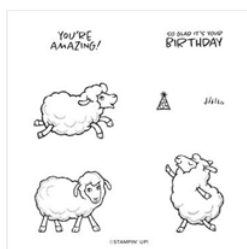

Supply List

Jennifer Cotton
972-723-9289

jennifer@jennifercotton.com
www.StampTherapist.com

[Counting Sheep Cling Stamp Set \(English\) - 156591](#)

Price: \$0.00

[Sheep Dies - 156600](#)

Price: \$0.00

[Create With Friends Photopolymer Stamp Set - 156058](#)