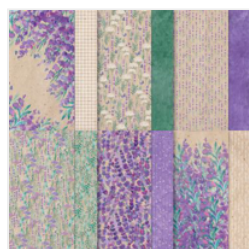

[Fresh Freesia Classic Stampin' Pad - 155611](#)

Price: \$11.00

[Gorgeous Grape Classic Stampin' Pad - 147099](#)

Price: \$11.00

[Shaded Spruce Classic Stampin' Pad - 147088](#)

Price: \$11.00

[Gorgeous Grape 8-1/2" X 11" Cardstock - 146987](#)

Price: \$14.00

[Fresh Freesia 8-1/2" X 11" Cardstock - 155613](#)

Price: \$14.00

[Shaded Spruce 8-1/2" X 11" Cardstock - 146981](#)

Price: \$14.00

[Crumb Cake 8-1/2" X 11" Cardstock - 120953](#)

Price: \$14.00

[Basic White 8-1/2" X 11" Cardstock - 159276](#)

Price: \$13.00

[Perennial Lavender 12" X 12" \(30.5 X 30.5 Cm\) Designer Series Paper - 162593](#)

Price: \$12.50

[Paper Butterfly Accents - 162612](#)

Price: \$8.00