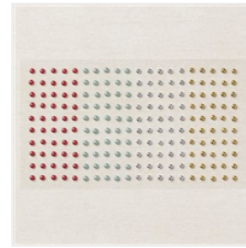

Price: \$21.00

[By The Bay 6" X 6" \(15.2 X 15.2 Cm\) Specialty Designer Series Paper - 160434](#)

Price: \$15.00

[Festive Pearls - 159963](#)

Price: \$7.00

[Night Of Navy Classic Stampin' Pad - 147110](#)