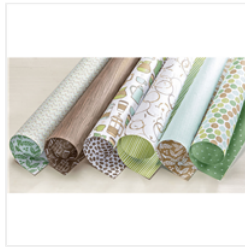

[Coffee Break
Designer Series
Paper - 144155](#)

Price: $11.00