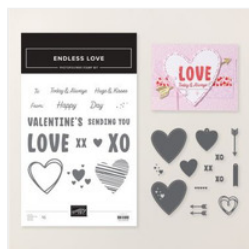

Price: \$98.00

[Endless Love Bundle \(English\) - 167062](#)

Price: \$47.50

[Made With Love 12" X 12" \(30.5 X 30.5 Cm\) Designer Series Paper - 167054](#)

Price: \$12.50

[Strawberry Slush 12" X 12" \(30.5 X 30.5 Cm\) Two-Tone Cardstock - 166705](#)