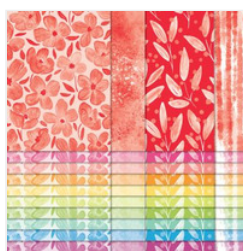

# Supply List

Peggy Murwin

815-653-2216

[peggymurwin@comcast.net](mailto:peggymurwin@comcast.net)

[www.stampwithpeggy.com](http://www.stampwithpeggy.com)

[Azure Afternoon 8-1/2" X 11" Cardstock - 161719](#)

Price: \$14.00

[Real Red 8-1/2" X 11" Cardstock - 102482](#)

Price: \$14.00

[Brights 6" X 6" \(15.2 X 15.2 Cm\) Designer Series Paper - 165301](#)

Price: \$12.50

[Stylish Shapes Dies - 159183](#)

Price: \$30.00