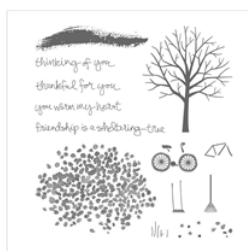

Supply List

Place Order
inkedx2@gmail.com

[Sheltering Tree
Photopolymer
Stamp Set -
137163](#)

Price: \$25.00

[Tempting
Turquoise 8-1/2" X
11" Cardstock -
102067](#)

Price: \$8.00

[Whisper White 8-
1/2" X 11"
Cardstock -
100730](#)