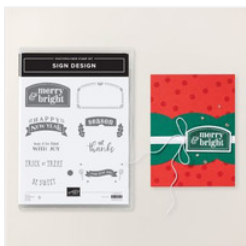

[Sign Design](#)
Photopolymer
Stamp Set
(English) - 166050
Price: $19.00