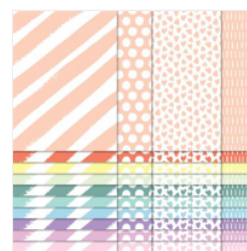

Pool Party 8-1/2" X  
11" Cardstock -  
122924

Price: \$11.50

Crumb Cake 8-1/2"  
X 11" Cardstock -  
120953

Price: \$11.50

Very Vanilla 8-1/2"  
X 11" Cardstock -  
101650

Price: \$13.00

Subtles 6" X 6"  
(15.2 X 15.2 Cm)  
Designer Series  
Paper - 161644