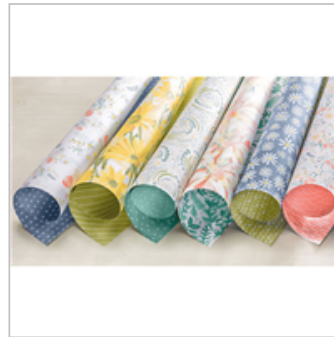

\$17.00

Daisy Punch

143713

\$18.00

Delightful Daisy  
Designer Series

Paper

144137

\$11.00