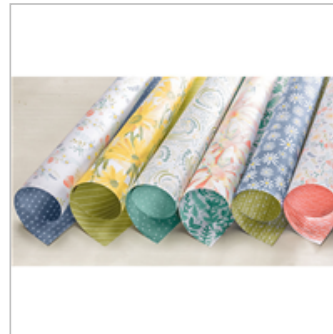

\$17.00

Daisy Punch

143713

\$18.00

Delightful Daisy
Designer Series

Paper

144137

\$11.00