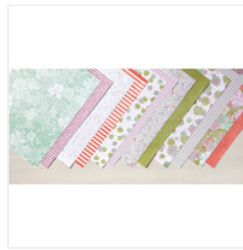

Supply List

Marisa Alvarez
847 922-6795 call/text
marisa@kitchentablestamper.com
marisaalvarez.stampinup.net

[You're Sublime
Clear-Mount
Stamp Set -
139309](#)

Price: \$19.00

[Oh So Succulent
Photopolymer
Bundle - 145184](#)

Price: \$48.50

[Succulent Garden
Designer Series
Paper - 142778](#)

Price: \$11.00

[Layering Squares
Dies - 141708](#)

Price: \$35.00

[Big Shot - 143263](#)

Price: \$110.00

[Magnetic Platform
- 130658](#)