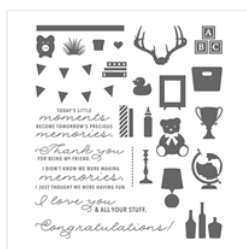

Supply List

Place Order
liz.vuille@artlover.com

[Bookcase Builder
Photopolymer
Stamp Set -
142906](#)

Price: £19.00