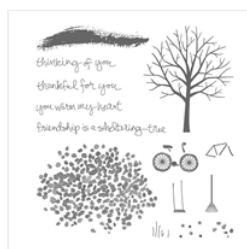

[Sheltering Tree Photopolymer Stamp Set - 137163](#)

Price: \$25.00

[One Big Meaning Wood-Mount Stamp Set - 138788](#)

Price: \$27.00

[Hearth & Home Thinlits Dies - 139666](#)

Price: \$20.00

[1-3/4" \(4.4 Cm\) Circle Punch - 119850](#)