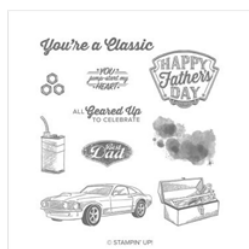

Supply List

Rose Marie Coleman
403-827-9514
rosecoleman@shaw.ca
www.stampingwithrose.com

Geared Up Garage Cling Stamp Set - 148590

Price: \$29.00

Garage Gears Dies - 148521

Price: \$45.00

Itty Bitty Greetings Wood-Mount Stamp Set - 146664

Price: \$65.00

Classic Garage 6" X 6" (15.2 X 15.2 Cm) Designer Series Paper - 148482

Price: \$15.00

Stitched Shapes Dies - 145372

Price: \$41.00

Big Shot Embossing Mats - 146327

Price: \$21.00

Big Shot - 143263