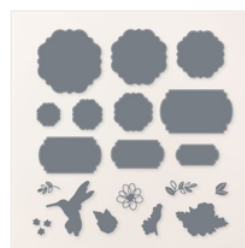

Price: \$10.00

[Petal Pink 8-1/2" X 11" Cardstock - 146985](#)

Price: \$14.00

[Basic White 8-1/2" X 11" Cardstock - 159276](#)

Price: \$13.00

[Tuxedo Black Memento Ink Pad - 132708](#)

Price: \$8.00

[Thoughtful Expressions Dies - 162821](#)