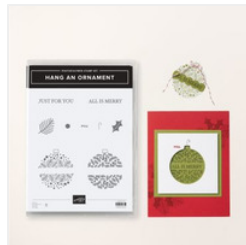

Countdown to Christmas Day #3- Large Gift Bag Tag

Supply List

Susie Wood
(641) 660-2537

ds52wood@gmail.com

www.susiewood.stampinup.net

[Stampin' Cut & Emboss Machine - 149653](#)

Price: \$140.00

[Reindeer Fun Dies - 164043](#)

Price: \$40.00

[Decorative Trees Dies - 164084](#)

Price: \$38.00

[Take A Bow Bundle - 165129](#)

Price: \$44.50

[Take A Bow Die - 164102](#)

Price: \$37.00

[Take A Bow 6" X 6" \(15.2 X 15.2 Cm\) Designer Series Paper - 164309](#)

Price: \$12.50

[Hang An Ornament Photopolymer Stamp Set \(English\) - 164282](#)

Price: \$17.00

[Granny Apple Green 8-1/2" X 11" Cardstock - 146990](#)

Price: \$14.00

[Real Red 8-1/2" X 11" Cardstock - 102482](#)