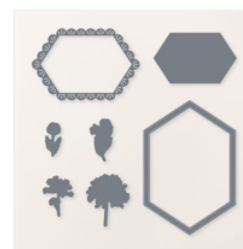

Supply List

Patti Dolan

patti@pspapercrafts.com

www.pspapercrafts.com

[Lovely & Sweet Cling Stamp Set \(English\) - 162617](#)

Price: \$26.00

[Nature's Sweetness 12" X 12" \(30.5 X 30.5 Cm\) Specialty Designer Series Paper - 162616](#)

Price: \$16.50

[Pebbled Path 8-1/2" X 11" Cardstock - 161722](#)

Price: \$11.50

[Basic White 8-1/2" X 11" Cardstock - 159276](#)

Price: \$13.00

[Wildflower Designs Dies - 163333](#)

Price: \$31.00

[Distressed Tile 3D Embossing Folder - 162189](#)

Price: \$10.00

[Pebbled Path Classic Stampin' Pad - 161648](#)

Price: \$9.00

[Iridescent Pearl Basic Jewels - 158987](#)

Price: \$8.00

[Take Your Pick - 144107](#)

Price: \$12.00

[Stampin' Dimensionals - 104430](#)